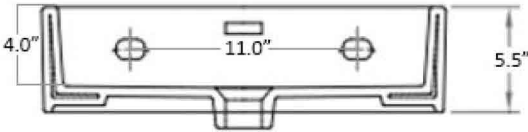

“.nn” refers to the number of faucets/dispenser holes

- Ex. Quattro 50.03 WG | Glossy White, Three Faucet Holes

Finishes:

-  Glossy White
-  Matte White
-  Matte Black
-  Glossy Black

Codes & Standards:

- UL Certified  CERTIFIED
- ASME A112.19.2/CSA B45.1 Certified
- Massachusetts Plumbing Approved

* WS Bath Collections reserves the right to revise dimensions or information on this sheet without notice

Collection Quattro	Model Quattro 50	Dimensions Metric <i>1 inch = 2.54 cm</i> <i>1 inch = 25.4 mm</i>	 1051 Lea Drive - Collegeville, PA 19426 Tel. 215 513 9400 - Fax 610 831 0215 www.ws bathcollections.com - info@ws bathcollections.com
--------------------------------	------------------------------	---	---

Quattro 50

* WS Bath Collections reserves the right to revise dimensions or information on this sheet without notice

<p>Collection Quattro</p>	<p>Model Quattro 50</p>	<p>Dimensions Metric <i>1 inch = 2.54 cm</i> <i>1 inch = 25.4 mm</i></p>	<p> 1051 Lea Drive - Collegeville, PA 19426 Tel. 215 513 9400 - Fax 610 831 0215 www.ws bathcollections.com - info@ws bathcollections.com</p>
--	--------------------------------------	--	---

Model |
Quattro 50

Dimensions Metric
1 inch = 2.54 cm
1 inch = 25.4 mm

WS[®]

BATH
COLLECTIONS

1051 Lea Drive - Collegeville, PA 19426
Tel. 215 513 9400 - Fax 610 831 0215

www.ws bathcollections.com - info@ws bathcollections.com