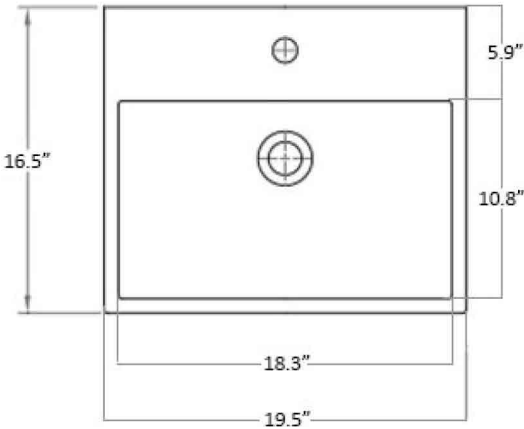

* WS Bath Collections reserves the right to revise dimensions or information on this sheet without notice

Collection Quattro	Model Quattro 50	Dimensions Metric <i>1 inch = 2.54 cm</i> <i>1 inch = 25.4 mm</i>	 1051 Lea Drive - Collegeville, PA 19426 Tel. 215 513 9400 - Fax 610 831 0215 www.ws bathcollections.com - info@ws bathcollections.com
--------------------------------	------------------------------	---	---

Quattro 50

* WS Bath Collections reserves the right to revise dimensions or information on this sheet without notice

<p>Collection Quattro</p>	<p>Model Quattro 50</p>	<p>Dimensions Metric <i>1 inch = 2.54 cm</i> <i>1 inch = 25.4 mm</i></p>	<p> 1051 Lea Drive - Collegeville, PA 19426 Tel. 215 513 9400 - Fax 610 831 0215 www.ws bathcollections.com - info@ws bathcollections.com</p>
--	--------------------------------------	--	---

Model |
Quattro 50

Dimensions Metric
1 inch = 2.54 cm
1 inch = 25.4 mm

WS[®]

BATH
COLLECTIONS

1051 Lea Drive - Collegeville, PA 19426
Tel. 215 513 9400 - Fax 610 831 0215

www.ws bathcollections.com - info@ws bathcollections.com